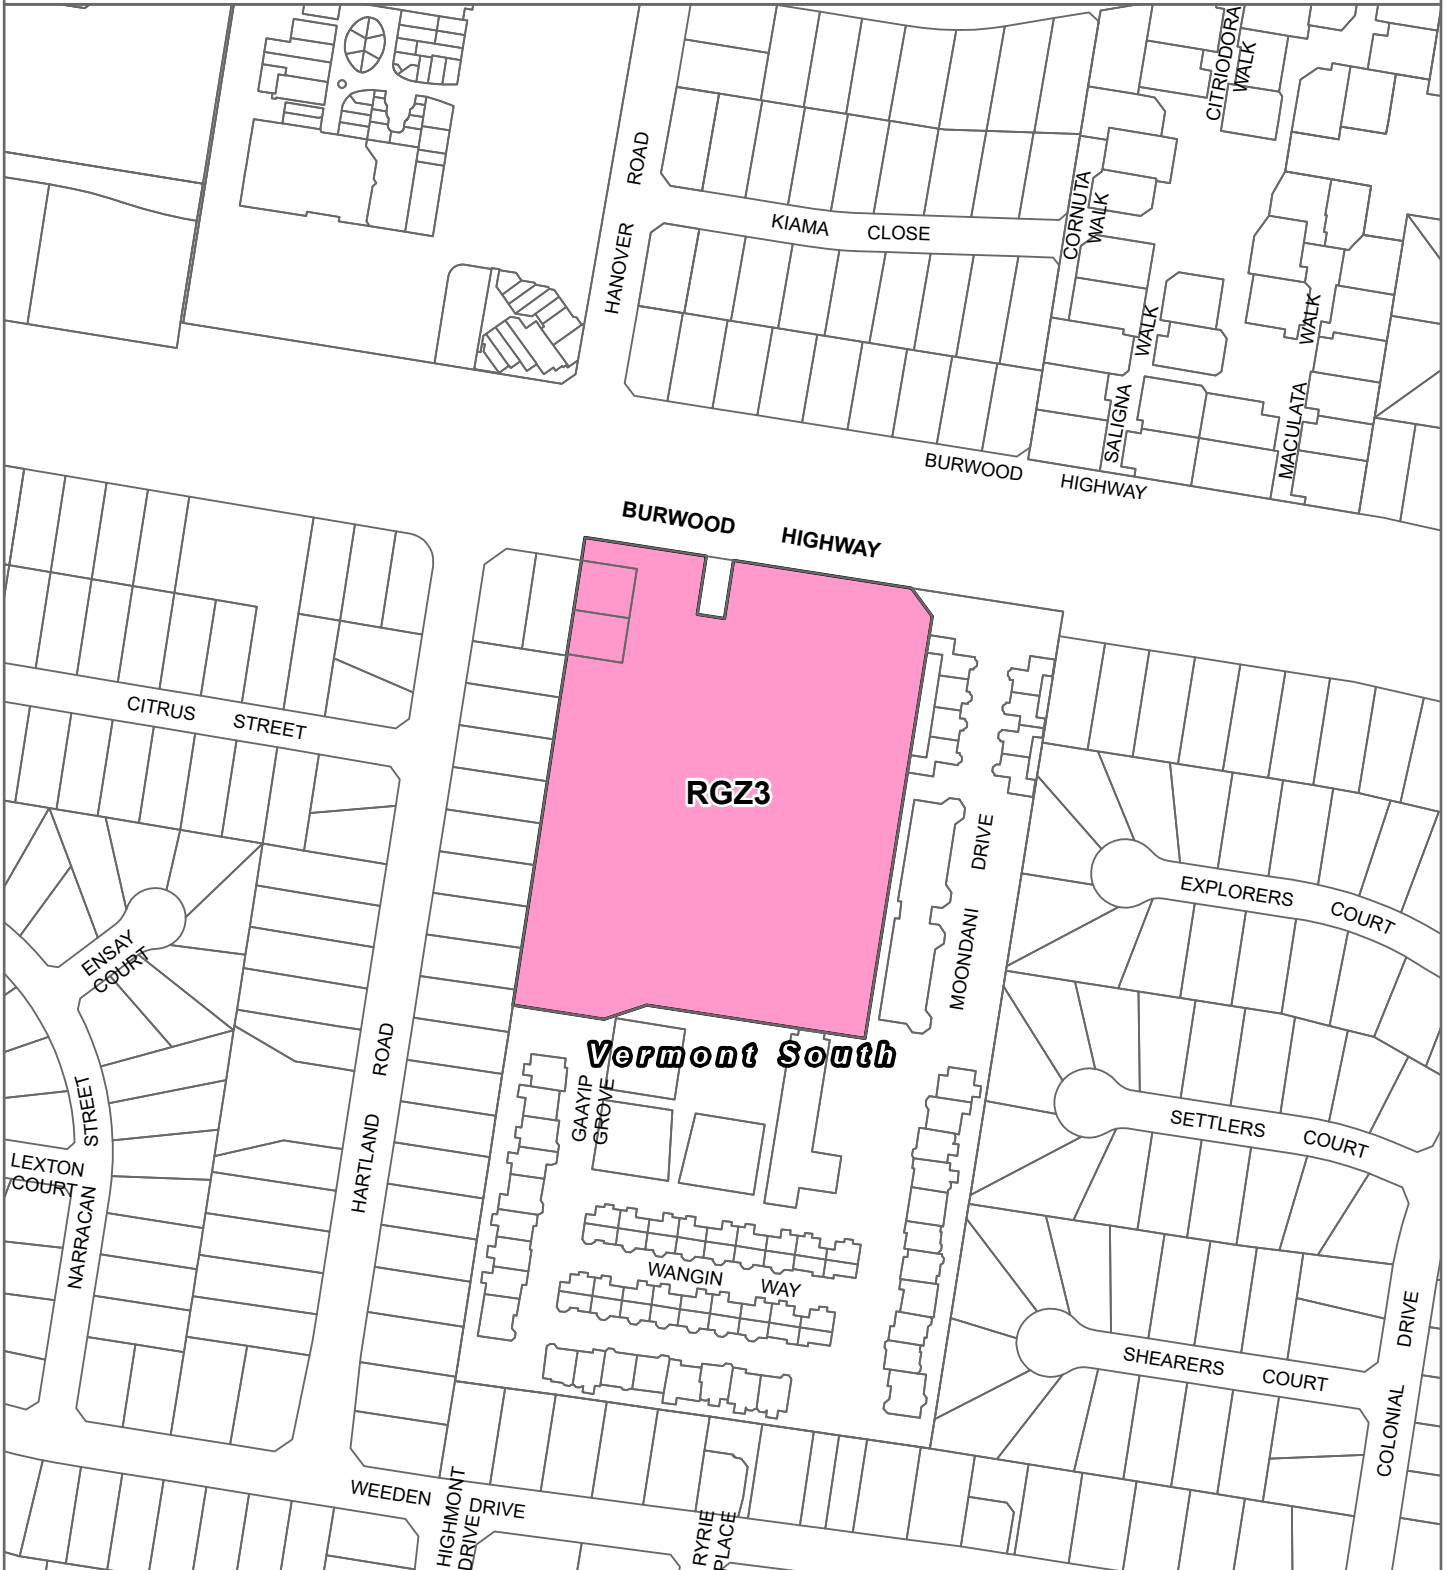

# WHITEHORSE PLANNING SCHEME - LOCAL PROVISION

## AMENDMENT C230whse

**LEGEND**

- RGZ - Residential Growth Zone
- Local Government Area

Part of Planning Scheme Map 6

**Disclaimer**  
 This publication may be of assistance to you but the State of Victoria and its employees do not guarantee that the publication is without flaw of any kind or is wholly appropriate for your particular purposes and therefore disclaims all liability for any error, loss or other consequence which may arise from you relying on any information in this publication.