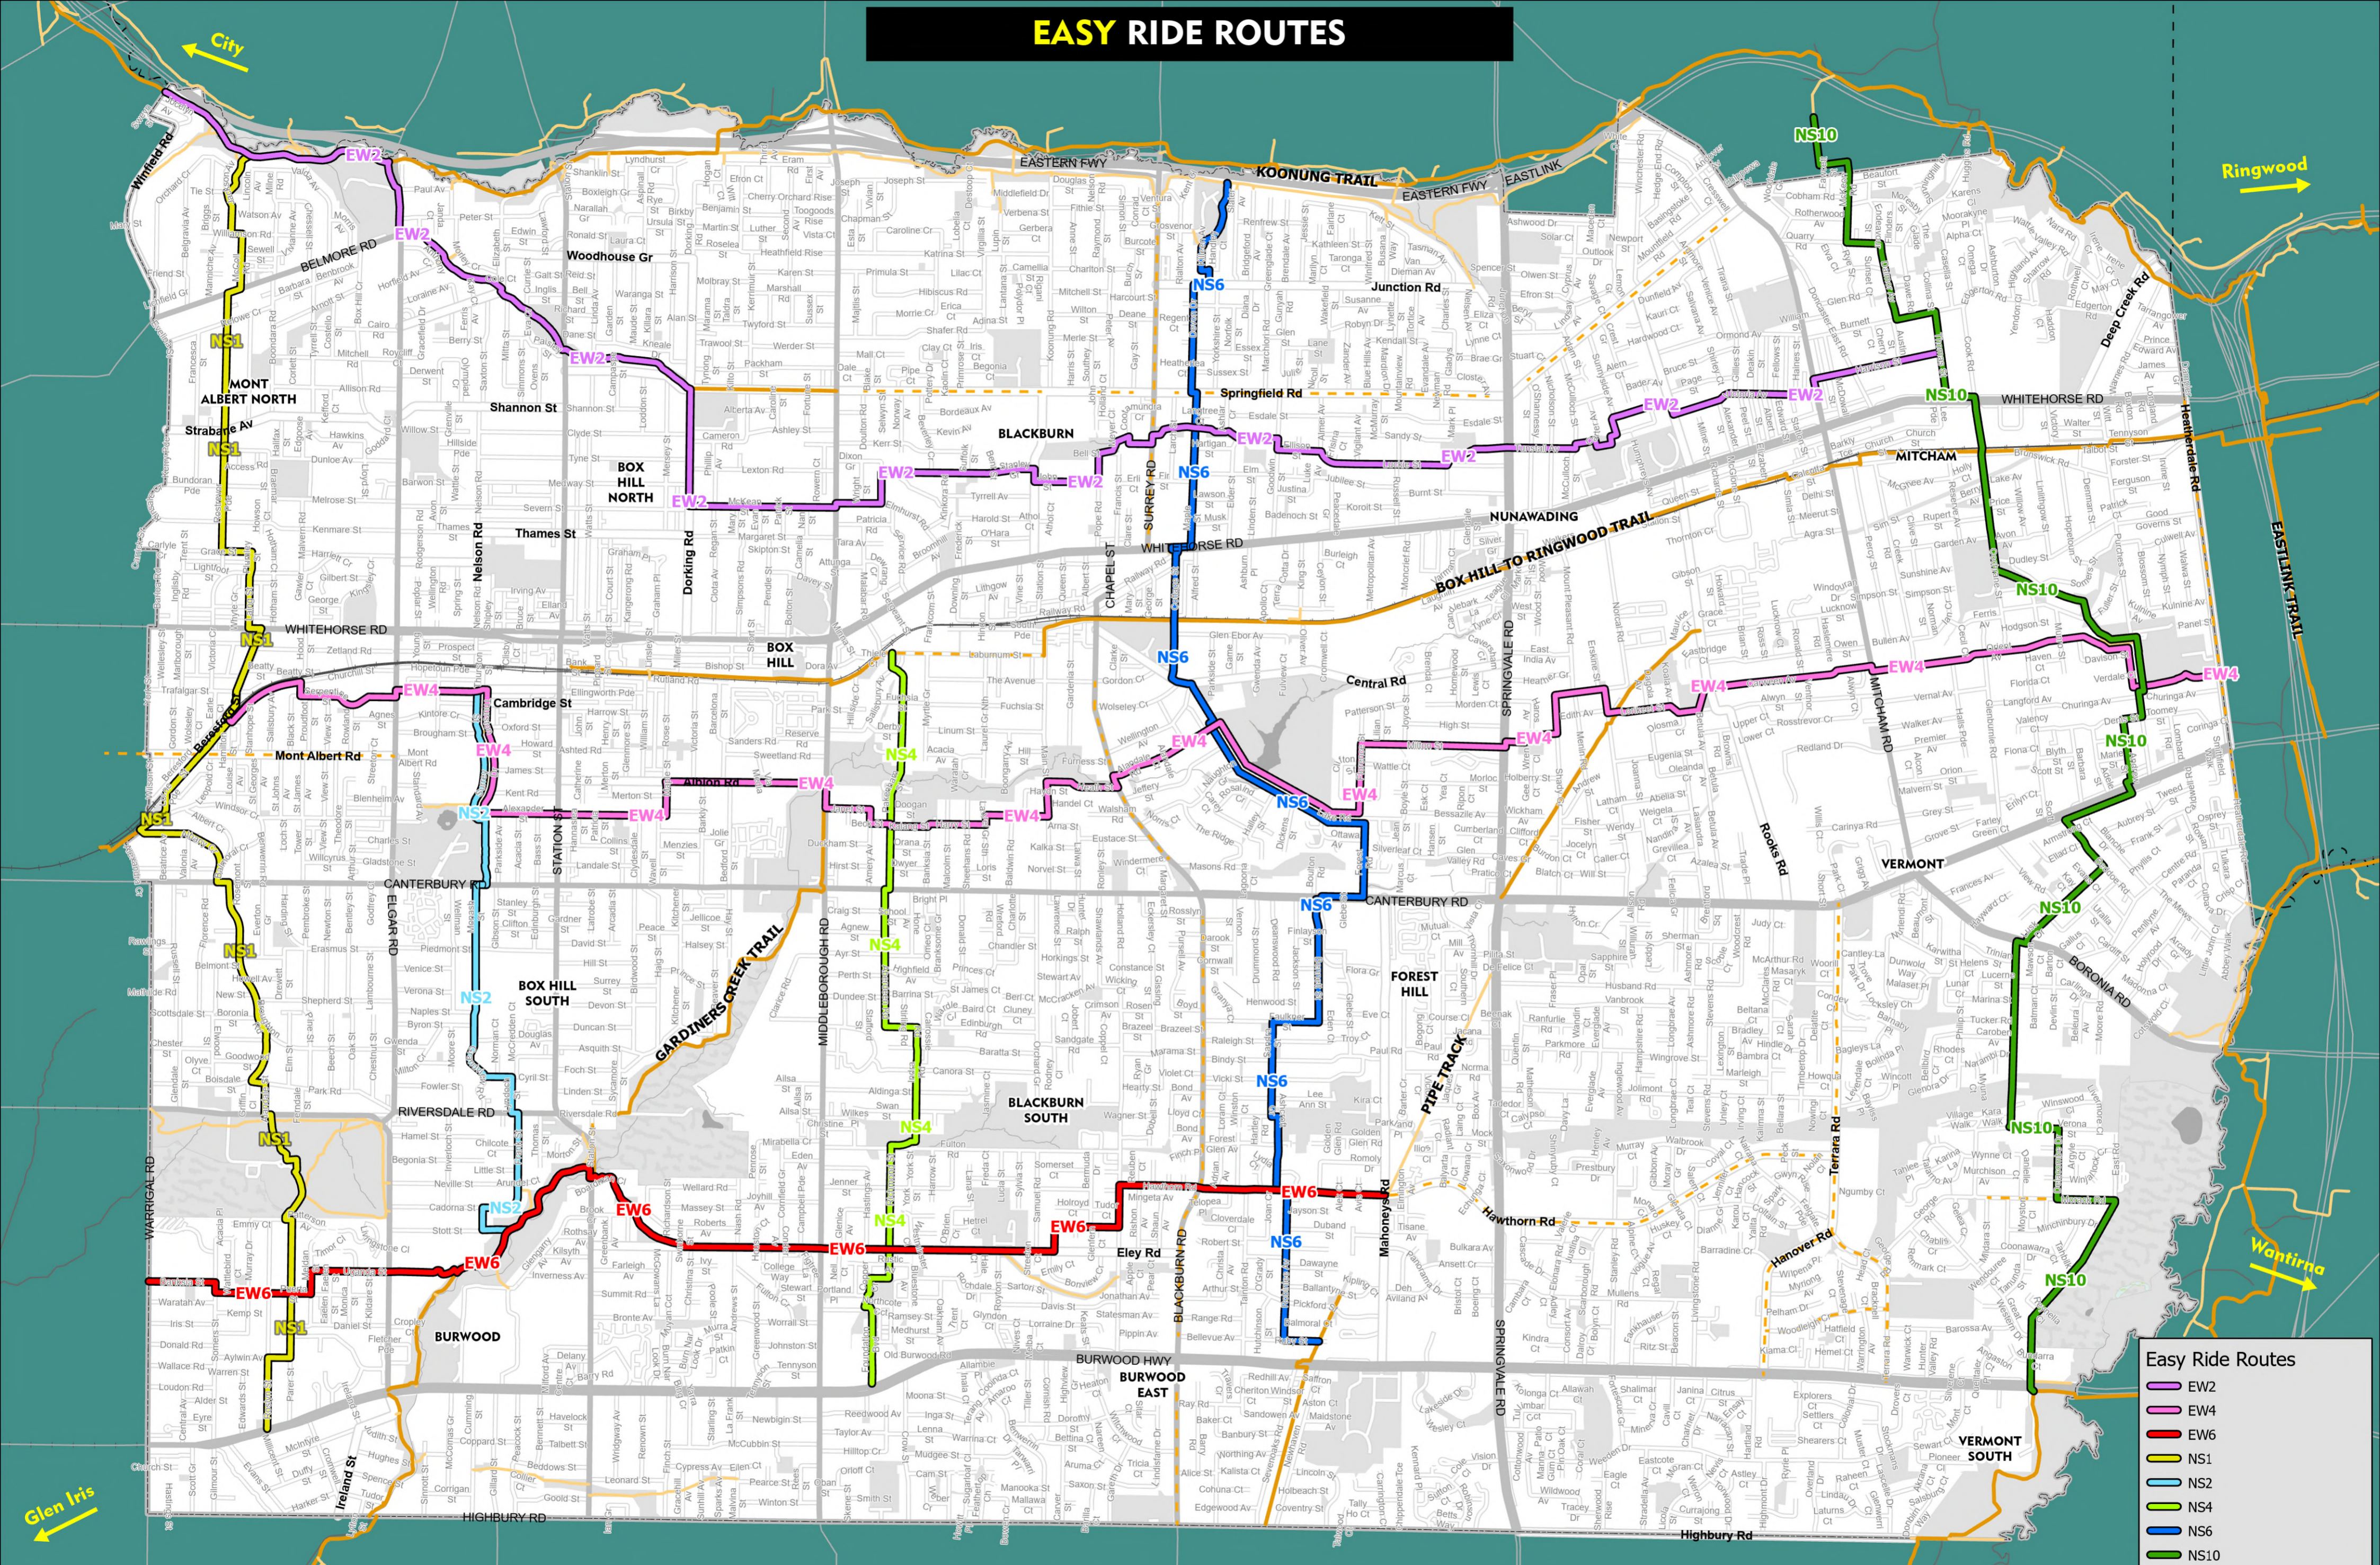

# EASY RIDE ROUTES

**Easy Ride Routes**

- EW2
- EW4
- EW6
- NS1
- NS2
- NS4
- NS6
- NS10

**Cycling Infrastructure**

- Main Trail
- Minor Trail
- - - On Road Bike Lane

This map (information) must not be reproduced without prior permission from Whitehorse City Council. Whitehorse City Council does not represent or warrant that any of the information is accurate, complete or current. Whitehorse City Council is not liable to any person for any loss, cost, damage or liability incurred or suffered by any person which may arise as a result of a person's use of this information. Contains Vicmap © Copyright State of Victoria, Creative Commons Attribution 4.0 International licence <https://creativecommons.org/licenses/by/4.0/>.

JANUARY 2025

WHITEHORSE CITY COUNCIL