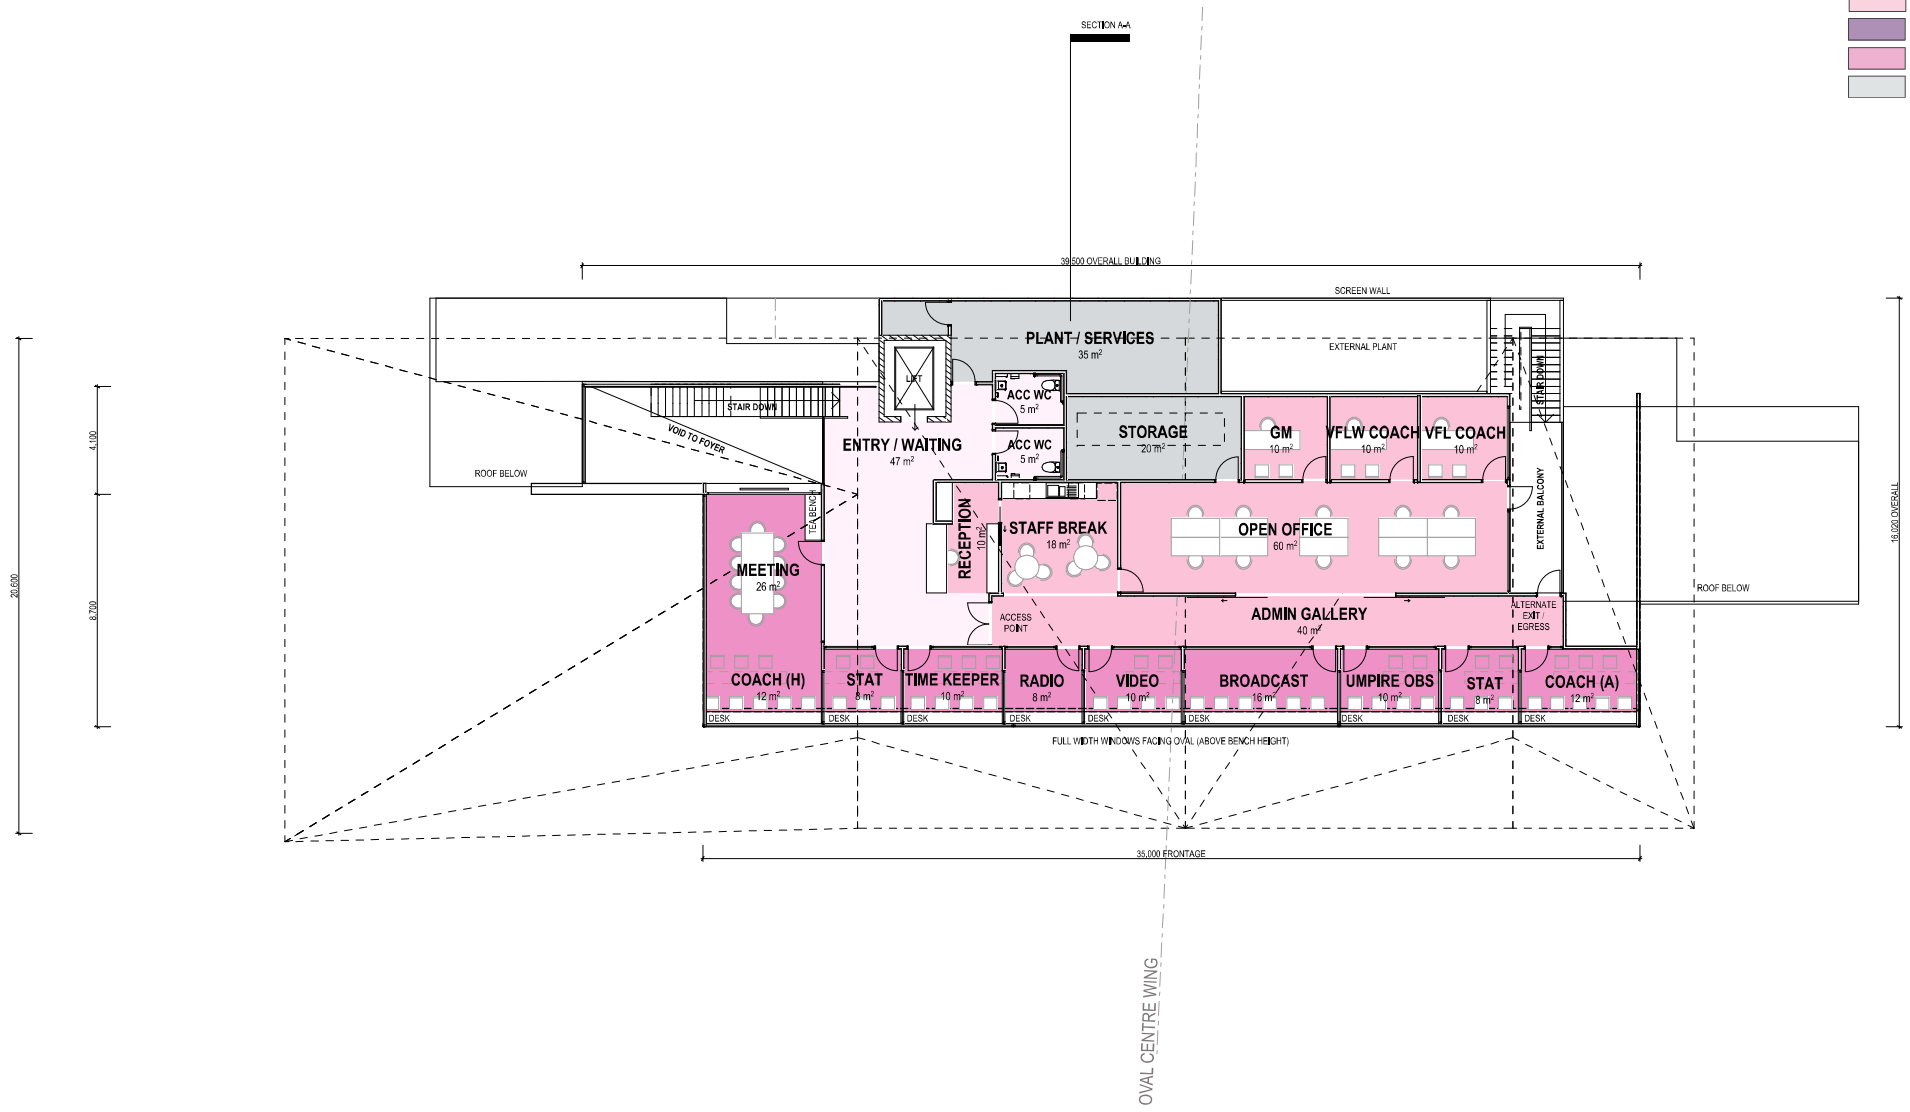

- STAFF / OFFICIAL Shared Zone
- HAWKS Administration
- HAWKS Players Facilities
- MATCH DAY Coaches / Media Boxes
- Building Services / Storage

HB Arch architecture & planning
 Except as allowed under copyright act, no part of this drawing may be reproduced or otherwise dealt with without written permission of HB Arch.